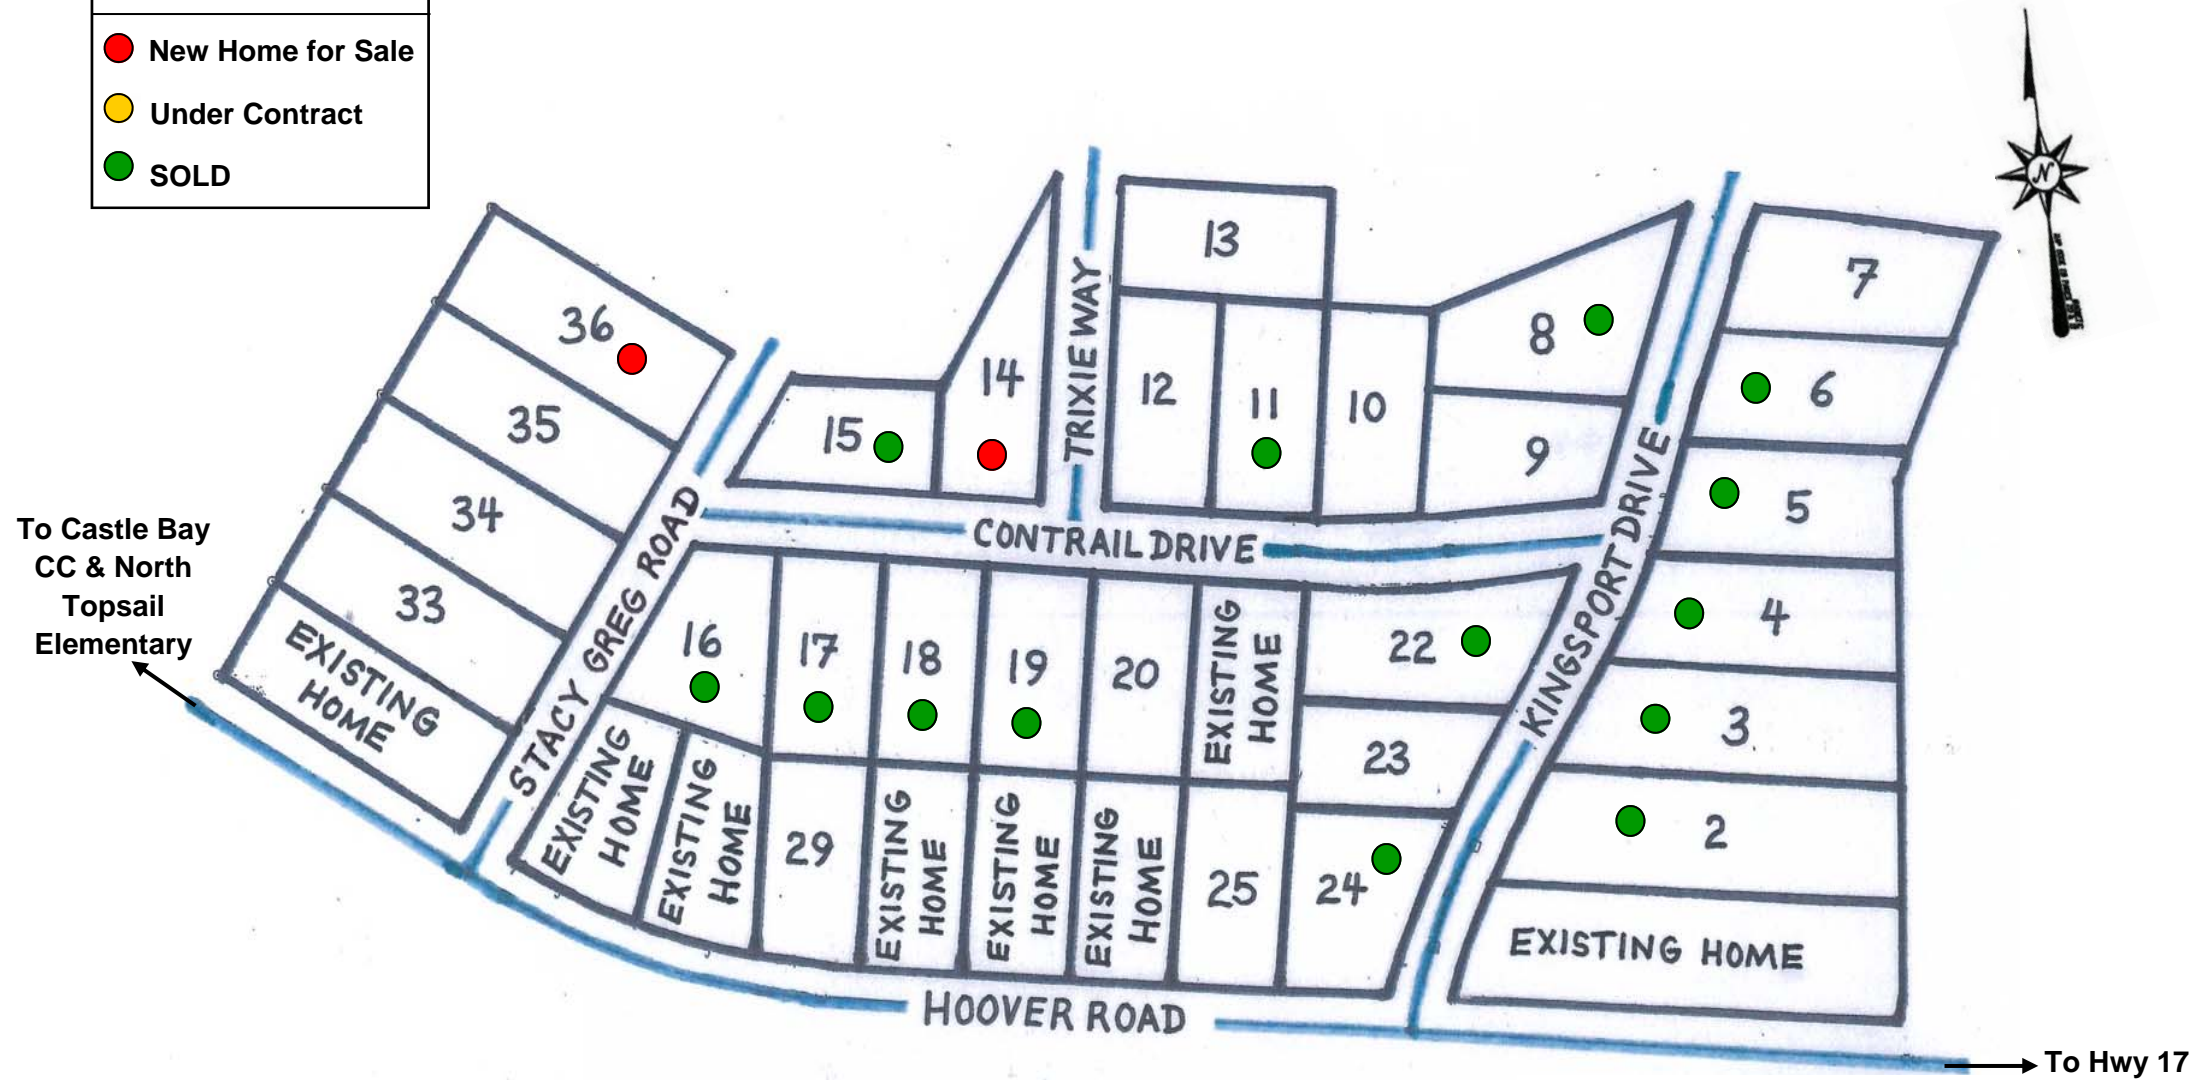

Kingsport

www.KingsportofHampstead.com

MAP KEY	
●	New Home for Sale
●	Under Contract
●	SOLD

MASTER LOT LIST

Lot #	Acreage	Price	Floor Plan	Availability
2	0.91	\$279,900	Edie	SOLD
3	0.70	\$299,900	Crystal	SOLD
4	0.59	\$279,900	Edie	SOLD
5	0.54	\$279,900	Cali Brynn	SOLD
6	0.54	\$284,900	Faith	SOLD
7	0.56	Call	NA	Available
8	0.59	\$284,900	Faith	SOLD
9	0.44	Call	NA	Available
10	0.46	Call	NA	Available
11	0.46	\$299,900	Crystal	SOLD
12	NA	NA	NA	Drainage Field
13	0.46	Call	NA	Available
14	0.46	\$299,900	Crystal	Home for Sale
15	0.42	\$289,900	Bailey	SOLD
16	0.44	\$264,900	Edie II	SOLD
17	0.42	\$279,900	Cali Brynn	SOLD
18	0.42	\$272,500	Jennifer	SOLD
19	0.42	\$249,900	Ridgewood	SOLD
20	NA	NA	NA	Drainage Field
22	0.53	\$279,900	Edie	SOLD
23	0.41	Call	NA	Available
24	0.45	\$279,900	Edie	SOLD
25	0.42	Call	NA	Available
29	0.42	Call	NA	Available
33	0.61	Call	NA	Available
34	0.61	Call	NA	Available
35	0.61	Call	NA	Available
36	0.61	\$279,900	Faith	Home for Sale